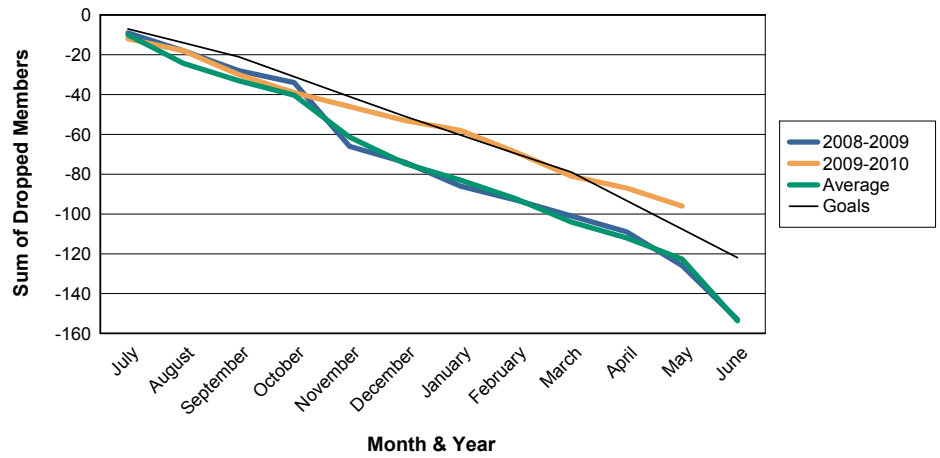

Sum of Dropped Members/ Month & Year

For District 201W1