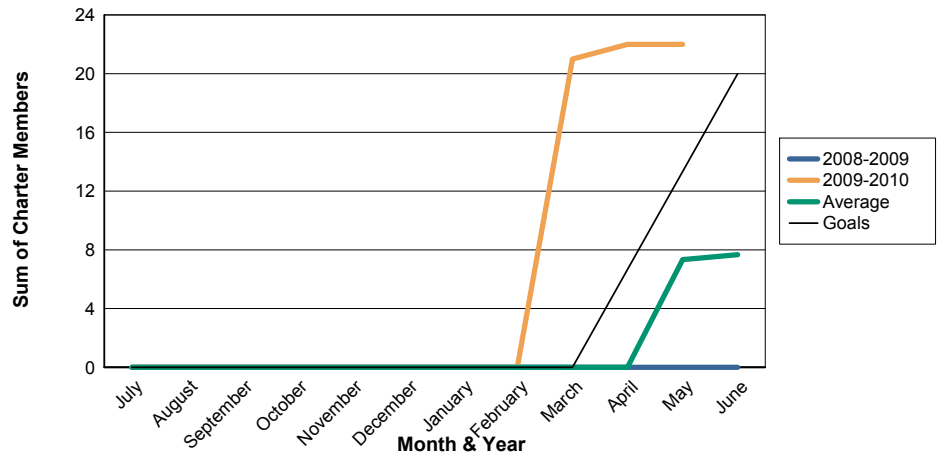

Sum of Charter Members/ Month & Year

For District 201W1