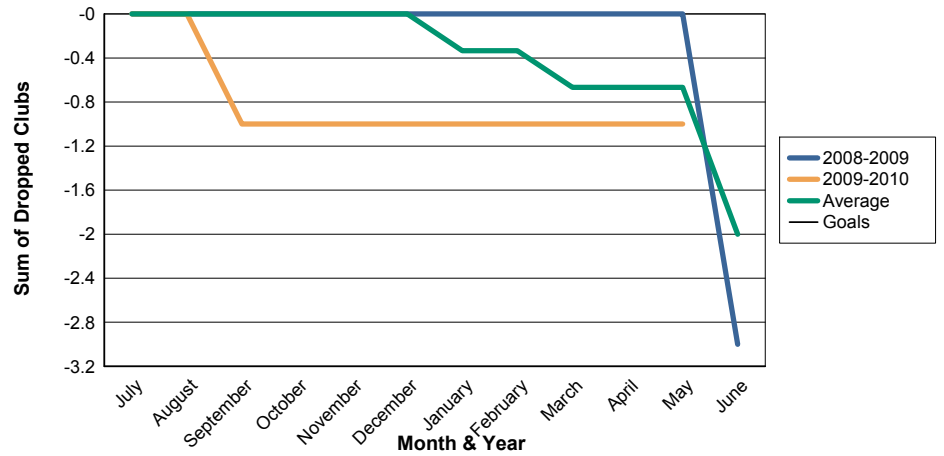

3 Year Comparisons for GMT Constitutional Area 7

By GMT District

As of May 2010

Sum of New Clubs/ Month & Year

For District 201W1

Sum of Dropped Clubs/ Month & Year

For District 201W1

Sum of Net Clubs/ Month & Year