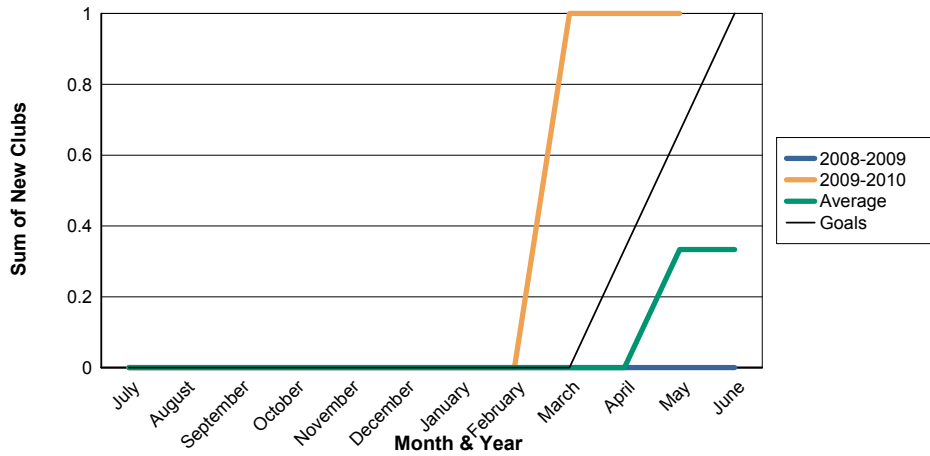

3 Year Comparisons for GMT Constitutional Area 7

By GMT District

As of May 2010

Sum of New Clubs/ Month & Year

For District 201W1

Sum of Dropped Clubs/ Month & Year

For District 201W1

Sum of Net Clubs/ Month & Year