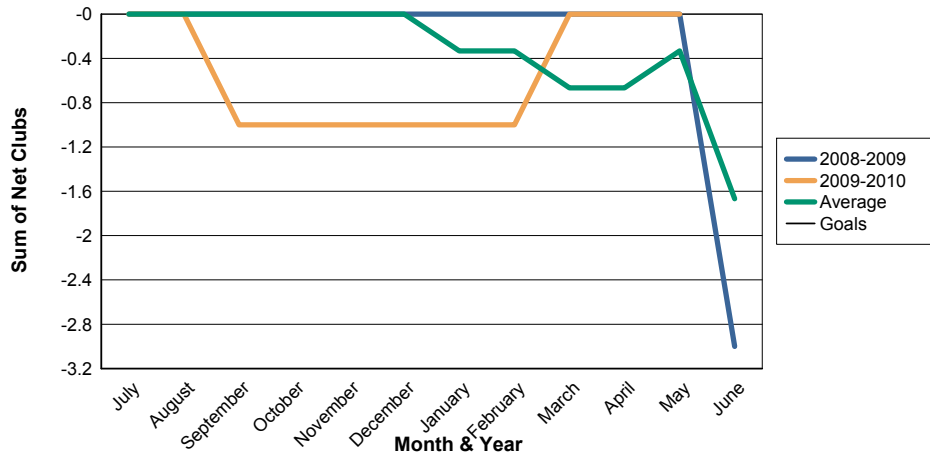

Sum of Net Clubs/ Month & Year

For District 201W1