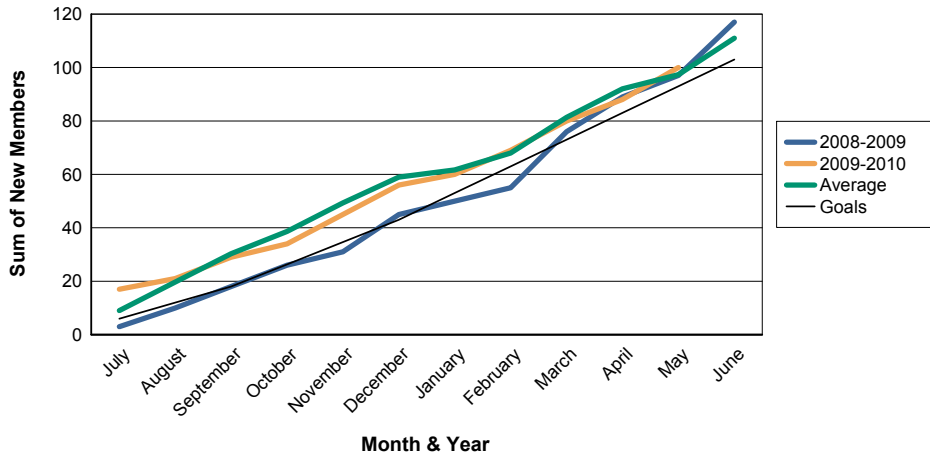

For District 201W1

Sum of Charter Members/ Month & Year

For District 201W1

3 Year Comparisons for GMT Constitutional Area 7

By GMT District

As of May 2010

Sum of New Members/ Month & Year

For District 201W1

Sum of Dropped Members/ Month & Year

For District 201W1

Sum of Net Members/ Month & Year

For District 201W1